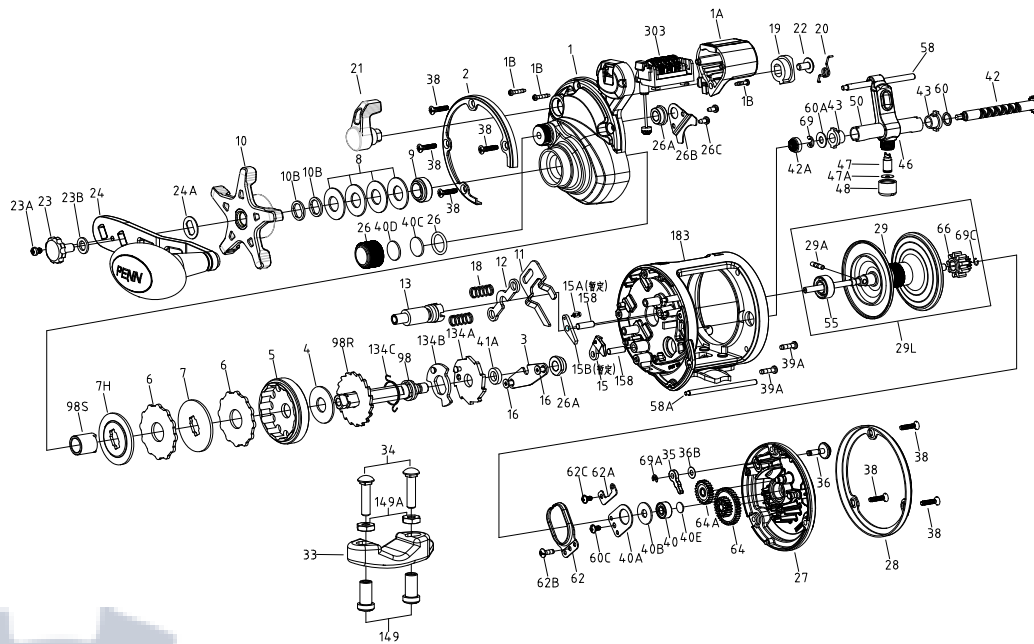

PARTS LIST FOR RVLII15LWLC and RVLII20LWLC

REEL ASM. Nos 1639169(15LWLC) and 1639140(20LWLC)

KEY NO.	PART NO.	PENN STYLE NO.	DESCRIPTION	KEY NO.	PART NO.	PENN STYLE NO.	DESCRIPTION
1	1646261	1-RVLI15LWLC	Right Side Plate	39A	1383041	39A-WAR15LW	Screw (2 req)
1	1646262	1-RVLI20LWLC	Right Side Plate	40	1383042	40-WAR15LW	Ball Bearing
1A	1383083	1A-WAR15LWLC	Line Counter Cover	40A	1645967	40A-WARII15LW	Ball Bearing Retainer
1B	1383084	1B-WAR15LWLC	Screw,L.C.Cover(3 req)	40B	1645968	40B-WARII15LW	Felt Washer
2	1646263	2-RVLI15LWLC	Right Side Ring	40C	1383045	40C-WAR15LW	Washer, Acetal Thrust
3	1384179	3-WAR15LW	Bridge	40D	1383046	40D-WAR15LW	Washer, Rubber Thrust
4	1382976	4-WAR15LW	Drag Washer	40E	1383047	40E-WAR15LW	Thrust Washer (2 req)
5	1382977	5-WAR15LW	Main Gear	41A	1384181	41A-WAR15LW	Bushing
6	1382978	6-WAR15LW	Tabbed Drag Washer(2 req)	42	1645969	42-WARII15LW	Worm Shaft Assembly
7	1382999	7-WAR15LW	Keyed Metal Drag Washer	42	1645970	42-WARII20LW	Worm Shaft Assembly
7H	1383000	7H-WAR15LW	Heavy Metal Drag Washer	42A	1646005	42A-WARII15LWLC	Gear, L.C. Drive
8	1383001	8-WAR15LW	Spring Washer(4 req)	43	1383051	43-WAR15LW	Worm Shaft Bushing(2req)
9	1384180	9-WAR15LW	Spacing Sleeve	46	1645971	46-WARII15LW	Line Guide Assembly
10	1646247	10-RVLI15LW	Star Drag	47	1383053	47-WAR15LW	Line Guide Pawl
10B	1383004	10B-WAR15LW	Star Click Washer(2 req)	47A	1383054	47A-WAR15LW	Pawl Shim
11	1645952	11-WARII15LW	Eccentric Jack	48	1383055	48-WAR15LW	Line Guide Nut
12	1383007	12-WAR15LW	Pinion Yoke	50	1383056	50-WAR15LW	Worm Shield
13	1645953	13-WARII15LW	Pinion	50	1383057	50-WAR20LW	Worm Shield
15	1383009	15-WAR15LW	Anti Reverse Dog(2 req)	55	1451533	55-WAR20LW	Ball Bearing
15A	1646248	15A-RVLI15LW	Click spring	58	1645972	58-WARII15LW	Line Guide Post
15B	1646249	15B-RVLI15LW	Anti Reverse Dog	58	1645973	58-WARII20LW	Line Guide Post
16	1383010	16-WAR15LW	Screw(2 req)	58A	1645974	58A-WARII15LW	Line Guide Guard Post
18	1383011	18-WAR15LW	Pinion Yoke Spring(2 req)	58A	1645975	58A-WARII20LW	Line Guide Guard Post
19	1383012	19-WAR15LW	Eccentric	60A	1645976	60A-WARII15LW	Worm Shaft Washer
20	1383013	20-WAR15LW	Eccentric Spring	60	1383060	60-WAR15LW	Worm Shaft Washer
21	1646250	21-RVLI15LW	Eccentric Lever	62	1645977	62-WARII15LW	Click Spring
22	1383015	22-WAR15LW	Eccentric Screw	62A	1645978	62A-WARII15LW	Click Spring Guard
23	1383016	23-WAR15LW	Handle Assembly Screw	62B	1645979	62B-WARII15LW	Screw
23A	1645955	23A-WARII15LW	Handle Lock Screw	62C	1645980	62C-WARII15LW	Screw(2 req)
23B	1383018	23B-WAR15LW	Handle Screw Washer	64	1645981	64-WARII15LW	Idler Gear
24	1646251	24-RVLI15LW	Handle Assembly	64A	1645982	64A-WARII15LW	Idler Gear
24A	1383020	24A-WAR15LW	Handle Thrust Washer	66	1645983	66-WARII15LW	Click Ratchet
26	1383021	26-WAR15LW	Spool Tension Control Cap	69	1633161	69-WARII15LW	Retainer Ring
26A	1383022	26A-WAR15LW	Bushing(2 req)	69A	1633187	69A-WARII15LW	Retainer Ring
26B	1383023	26B-WAR15LW	Clutch Retainer	69C	1645984	69C-WARII15LW	Retainer "C" Ring
26C	1383024	26C-WAR15LW	Screw(2 req)	98	1383067	98-WAR15LW	Main Gear Shaft
27	1646264	27-RVLI15LWLC	Left Side Plate	98R	1383069	98R-WAR15LW	Anti Reverse Ratchet
27	1646265	27-RVLI20LWLC	Left Side Plate	98S	1383070	98S-WAR15LW	Clutch Sleeve
28	1646254	28-RVLI15LW	Left Side Ring	120	1383071	120-WAR15LW	O-Ring
29	1646255	29-RVLI15LW	Spool	134A	1383072	134A-WAR15LW	Clutch Recover Plate
29	1646256	29-RVLI20LW	Spool	134B	1383073	134B-WAR15LW	Clutch Recover Support Plate
29A	1451532	29A-WAR15LW	Pin	134C	1383074	134C-WAR15LW	Clutch Recover Spring
29L	1646257	29L-RVLI15LW	Spool Assembly	149	1184702	149-045	Rod Clamp Nut (2 req)
29L	1646258	29L-RVLI20LW	Spool Assembly	149A	1184706	149-200	Hex Nut (2 req)
33	1182754	33-113	Rod Clamp	154	1383077	154-WAR15LW	Click Button Washer
34	1182788	34-045	Screw (2 req)	158	1383078	158-WAR15LW	Dog Pin(2req)
35	1645964	35-WARII15LW	Click Tongue	183	1646266	183-RVLI15LWLC	Frame Assembly
36	1645965	36-WARII15LW	Click Button	183	1646267	183-RVLI20LWLC	Frame Assembly
38	1645966	38-WARII15LW	Screw (7 req)	303	1646008	303-WARII15LWLC	Counter Wheel Assembly